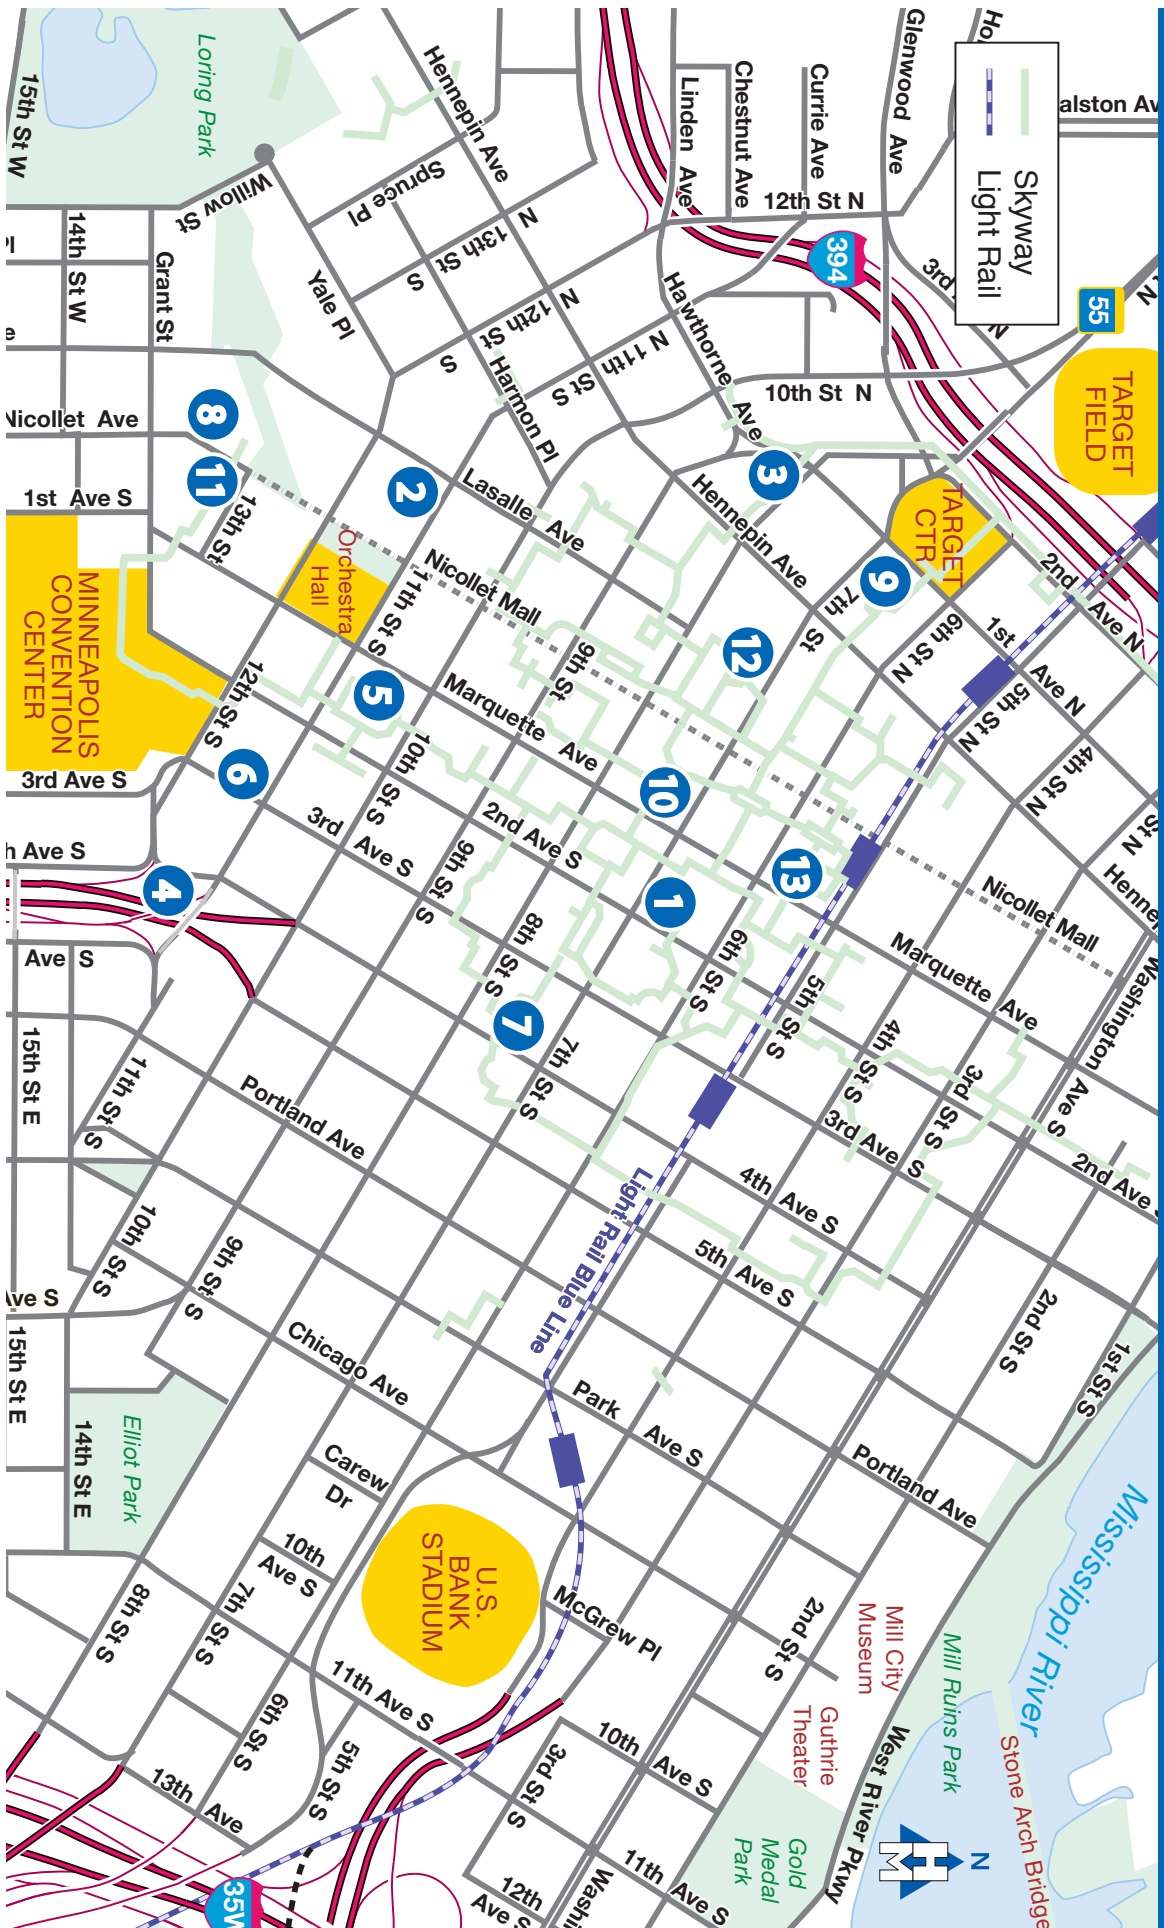

AFT Convention 2016

Hotels

- 1 Crowne Plaza Minneapolis
- 2 DoubleTree Suites by Hilton Minneapolis
- 3 Hampton Inn & Suites
- 4 Hilton Garden Inn Minneapolis Downtown
- 5 Hilton Minneapolis
- 6 Holiday Inn Express & Suites
- 7 Hyatt Place Minneapolis
- 8 Hyatt Regency Minneapolis
- 9 Loews Minneapolis
- 10 Marquette (The)
- 11 Millennium Hotel Minneapolis
- 12 Radisson Blu Minneapolis Downtown
- 13 Westin Minneapolis