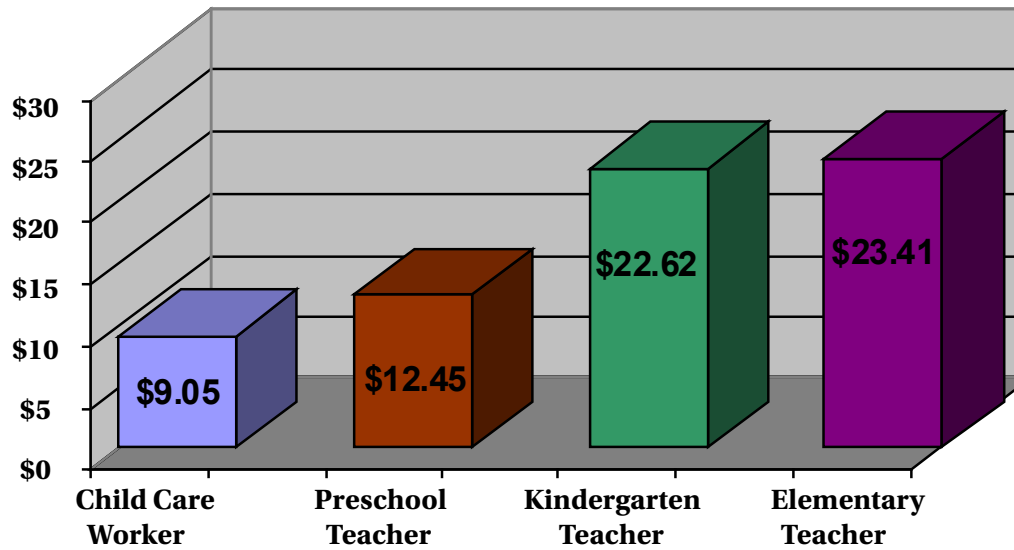

Comparison of Mean Hourly Wages of Early Childhood Educators with Mean Hourly Wages of Other Teachers

Source: Bureau of Labor Statistics, 2003 State Occupational Employment and Wage Data; May 2006,
[http://www.bls.gov/oes/current/oes_nat.htm#\(4\)](http://www.bls.gov/oes/current/oes_nat.htm#(4)).